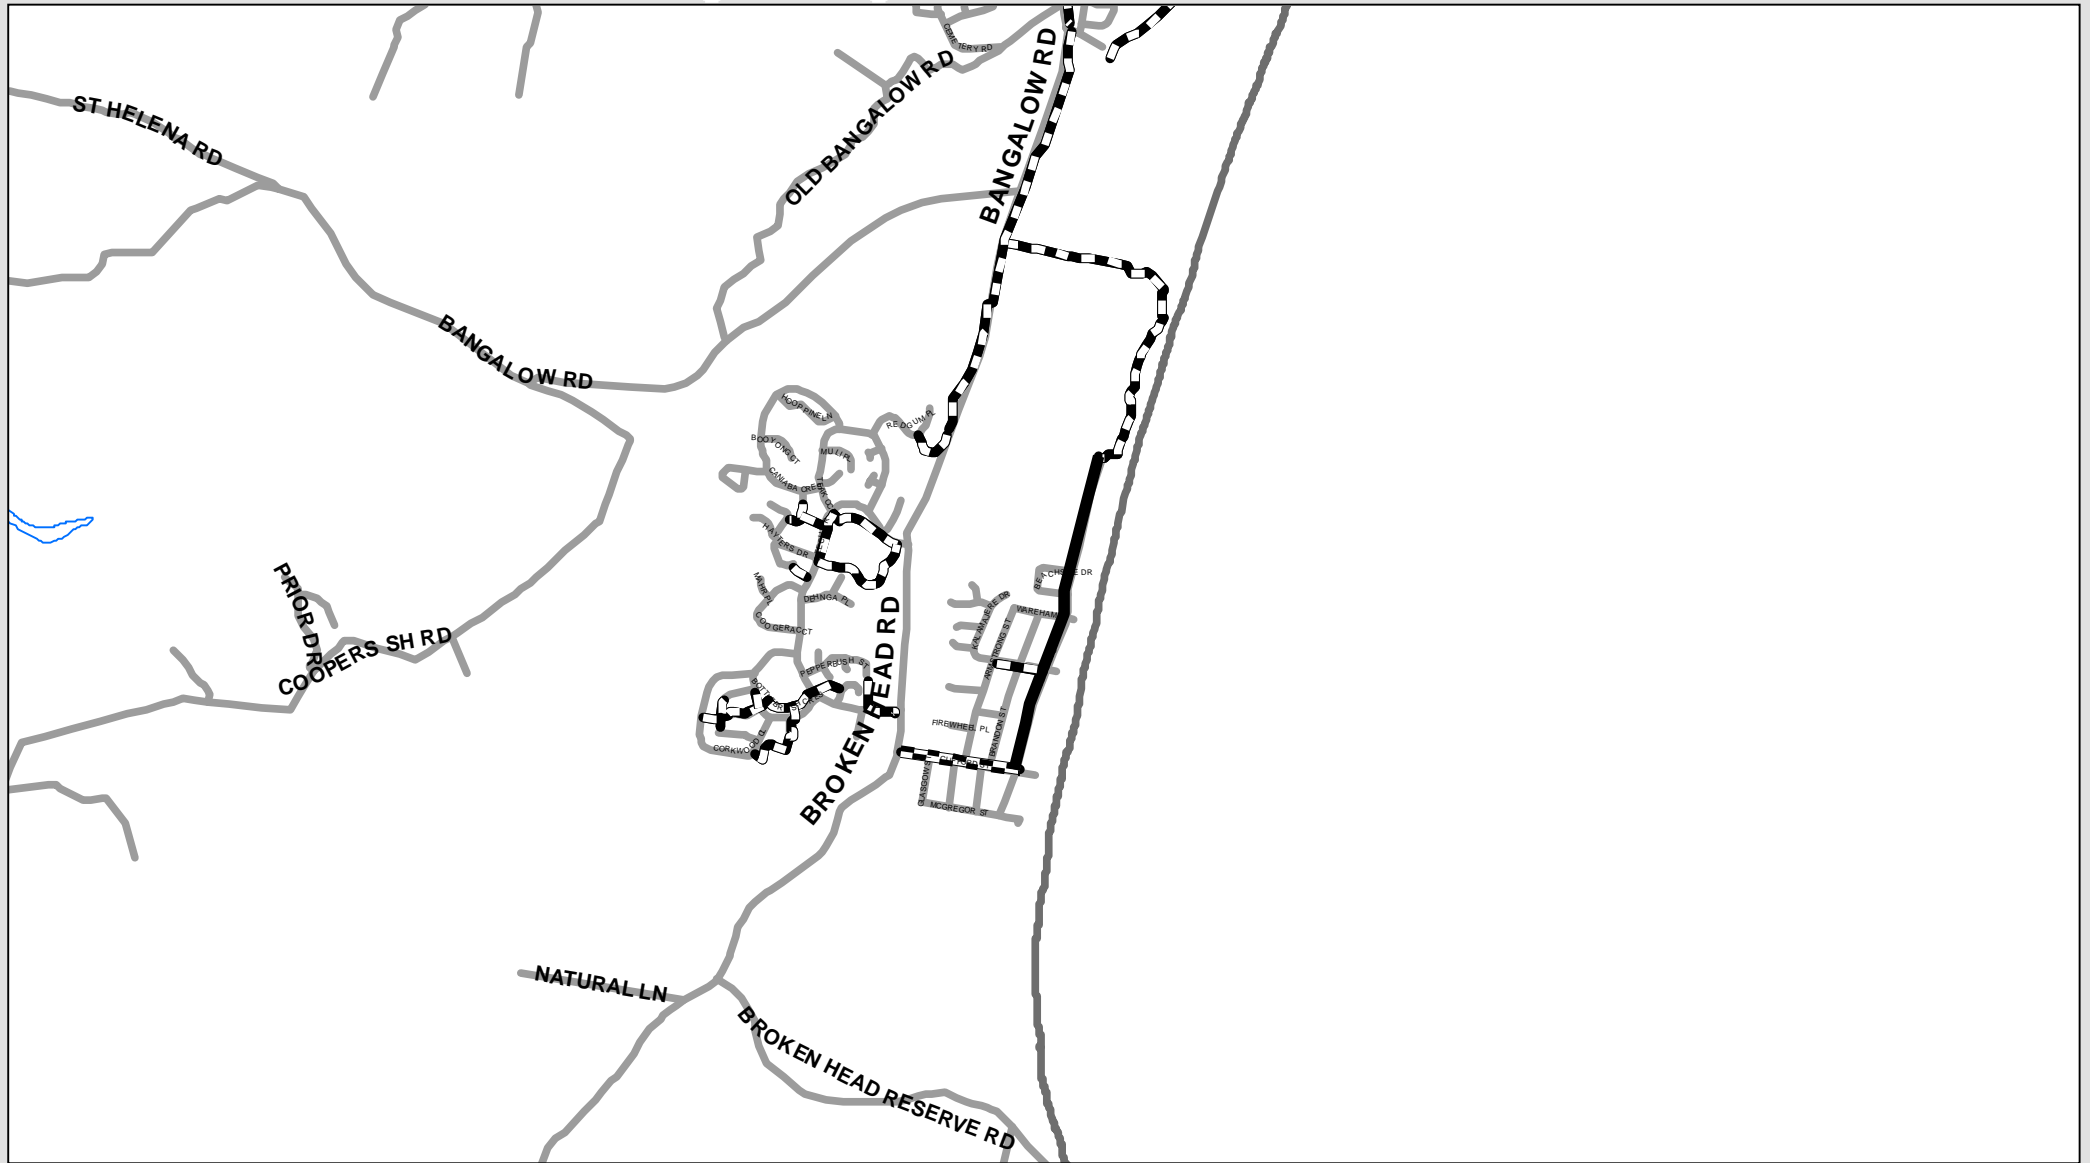

Bikeways - Byron Shire - Suffolk Park

550 275 0 550 Meters

Scale 1:30,031

Legend

- Off Road
- On Road
- On/Off Road

Q

Date 10 11 05