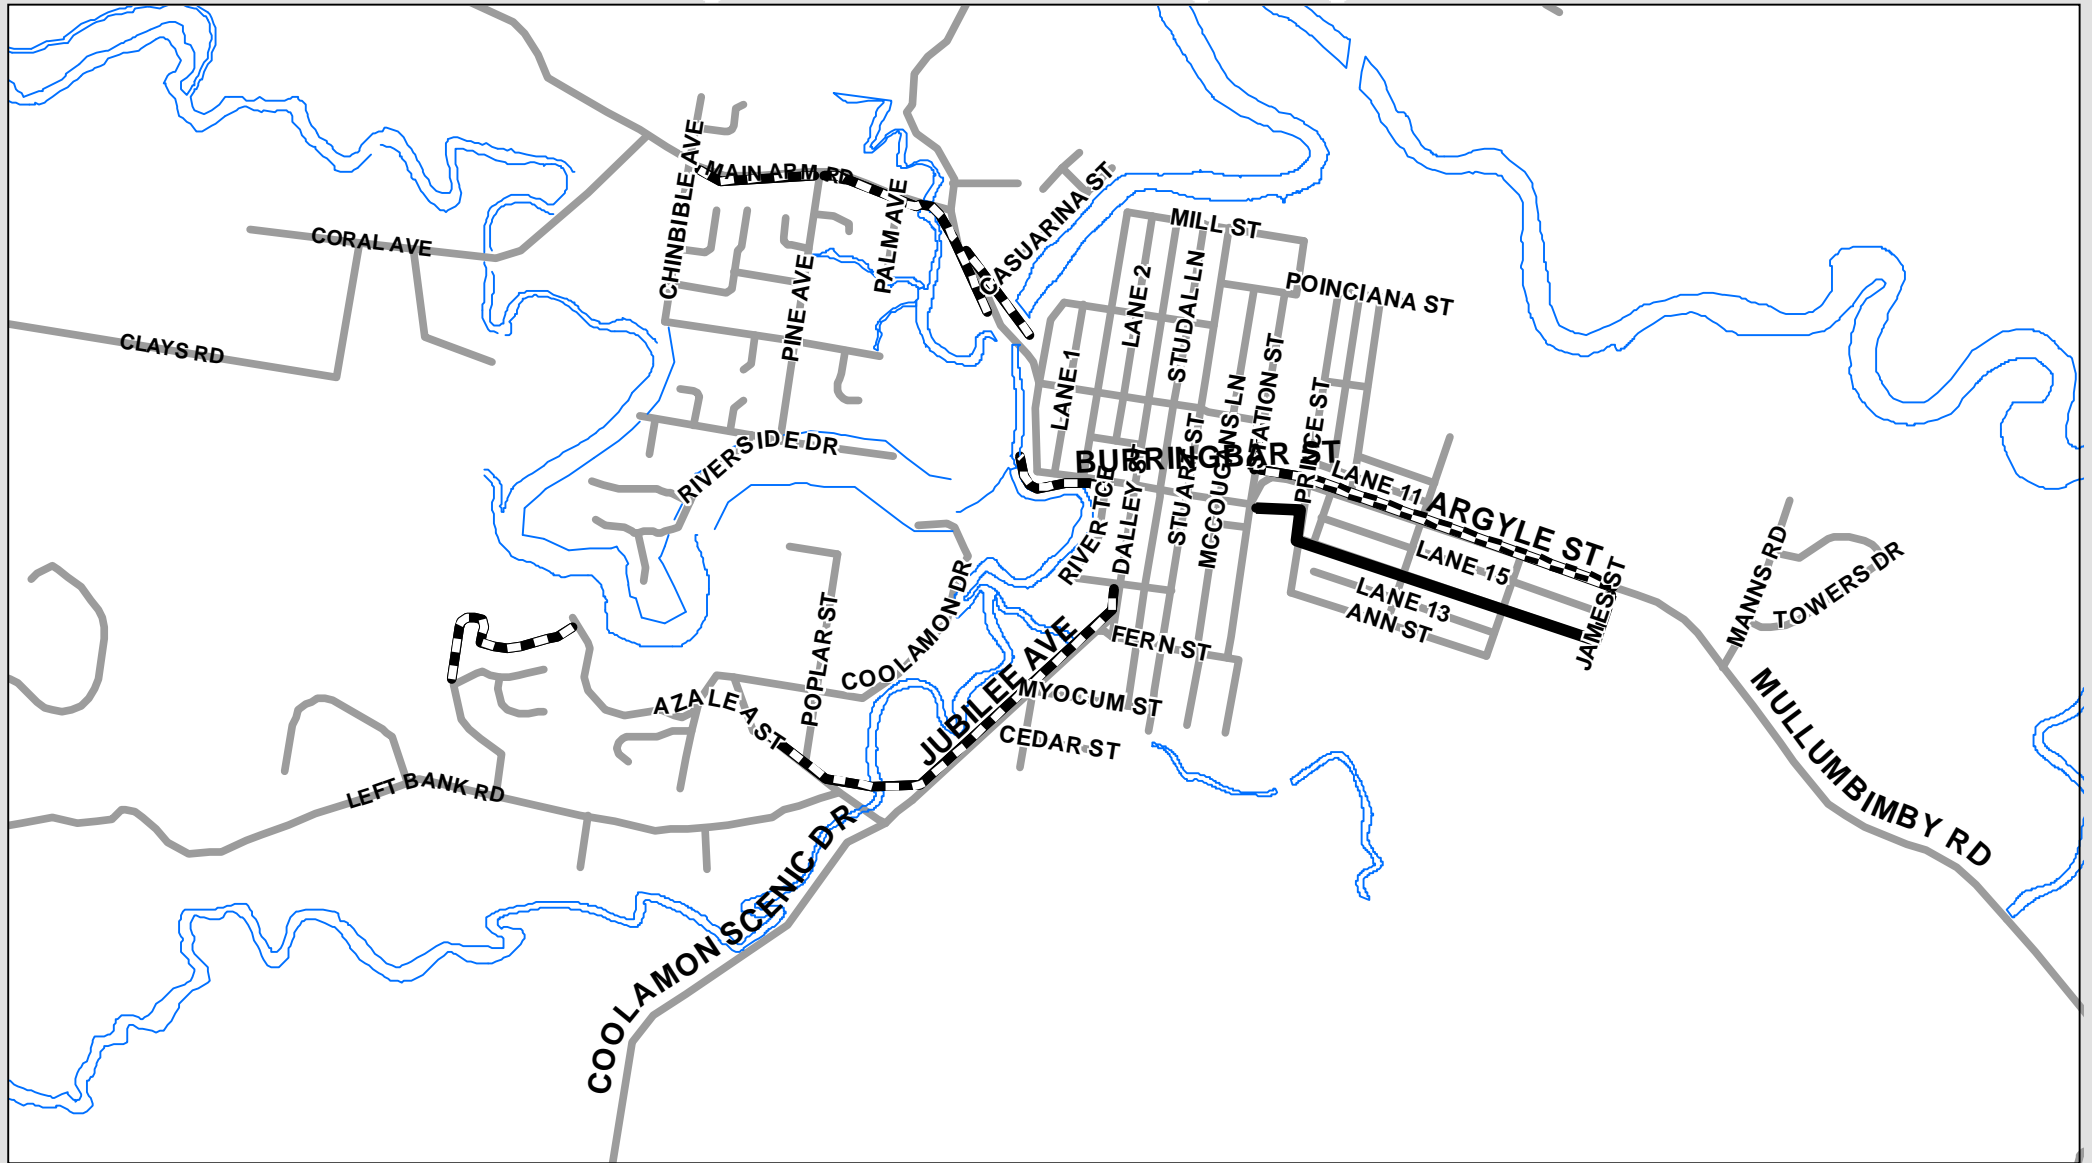

Bikeways - Mullumbimby - Byron Shire

Scale 1:17,134

Legend

-  Off Road
-  On Road
-  On/Off Road

Q

Date 10 11 05