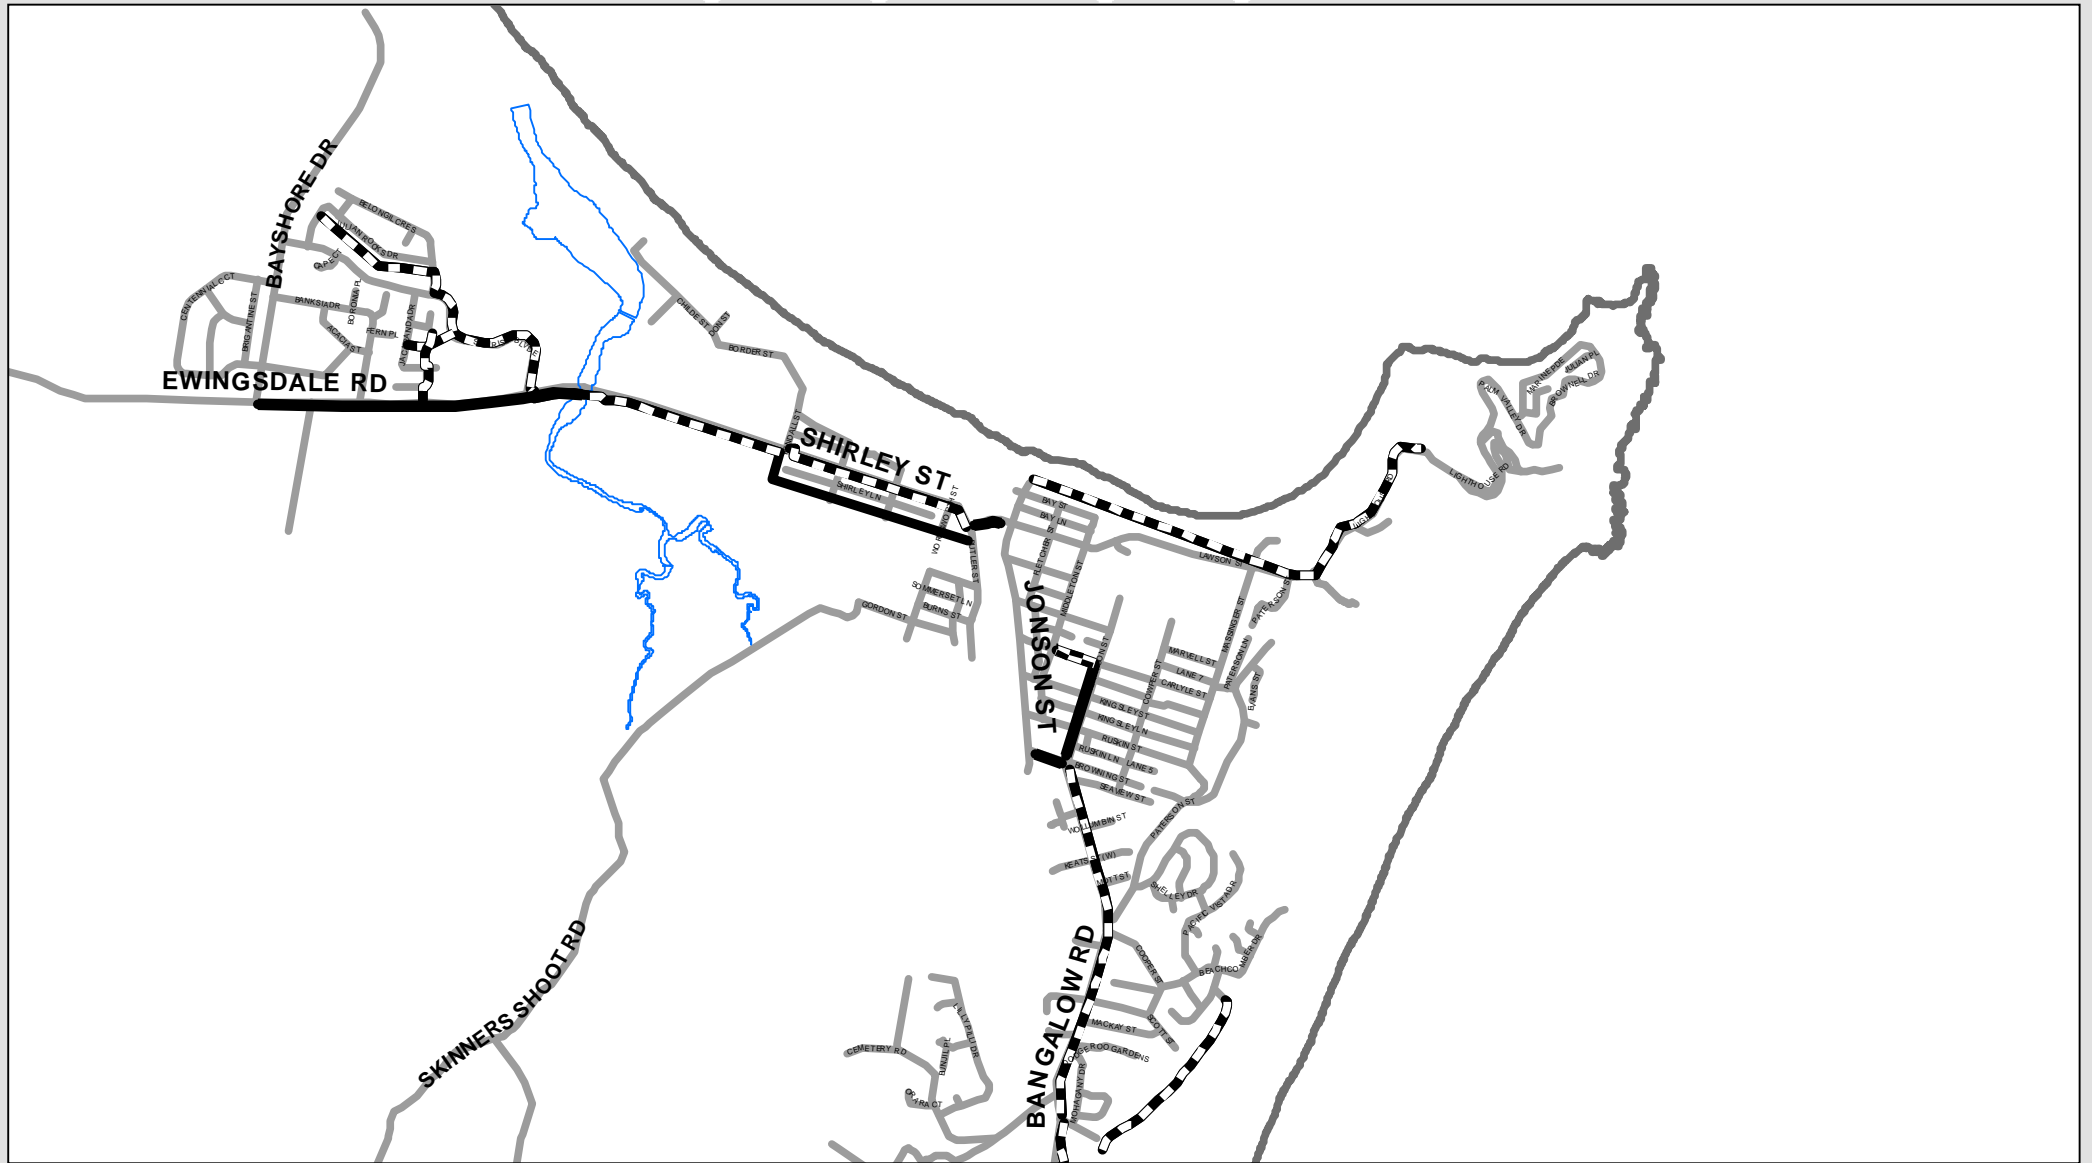

Bikeways - Byron Bay - Byron Shire

550 275 0 550 Meters

Scale 1:30,031

Legend

- Off Road
- On Road
- On/Off Road

Q

Date 10 11 05