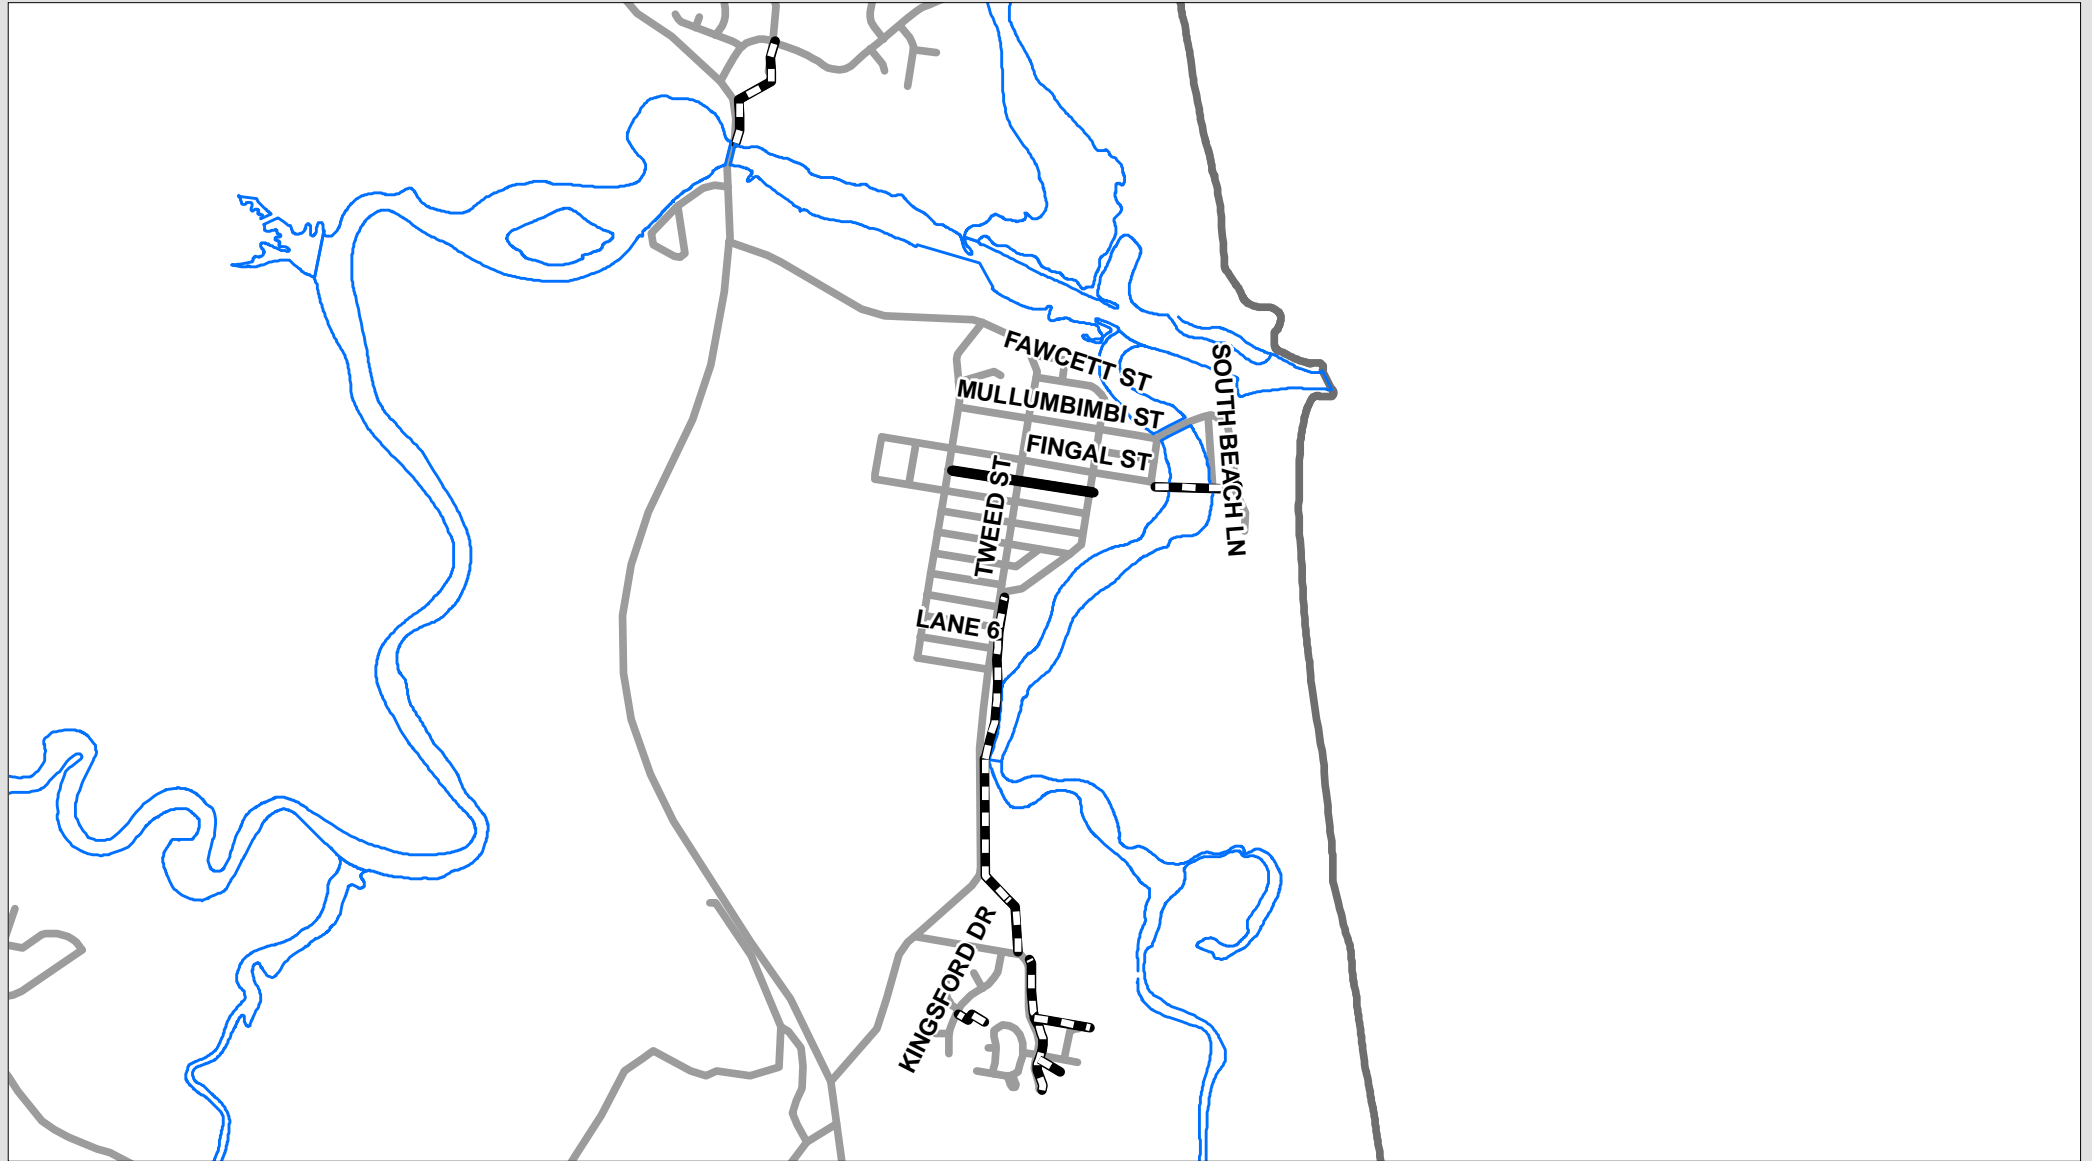

# Bikeways - Brunswick Heads - Byron Shire

Scale 1:24,476

## Legend

-  Off Road
-  On Road
-  On/Off Road