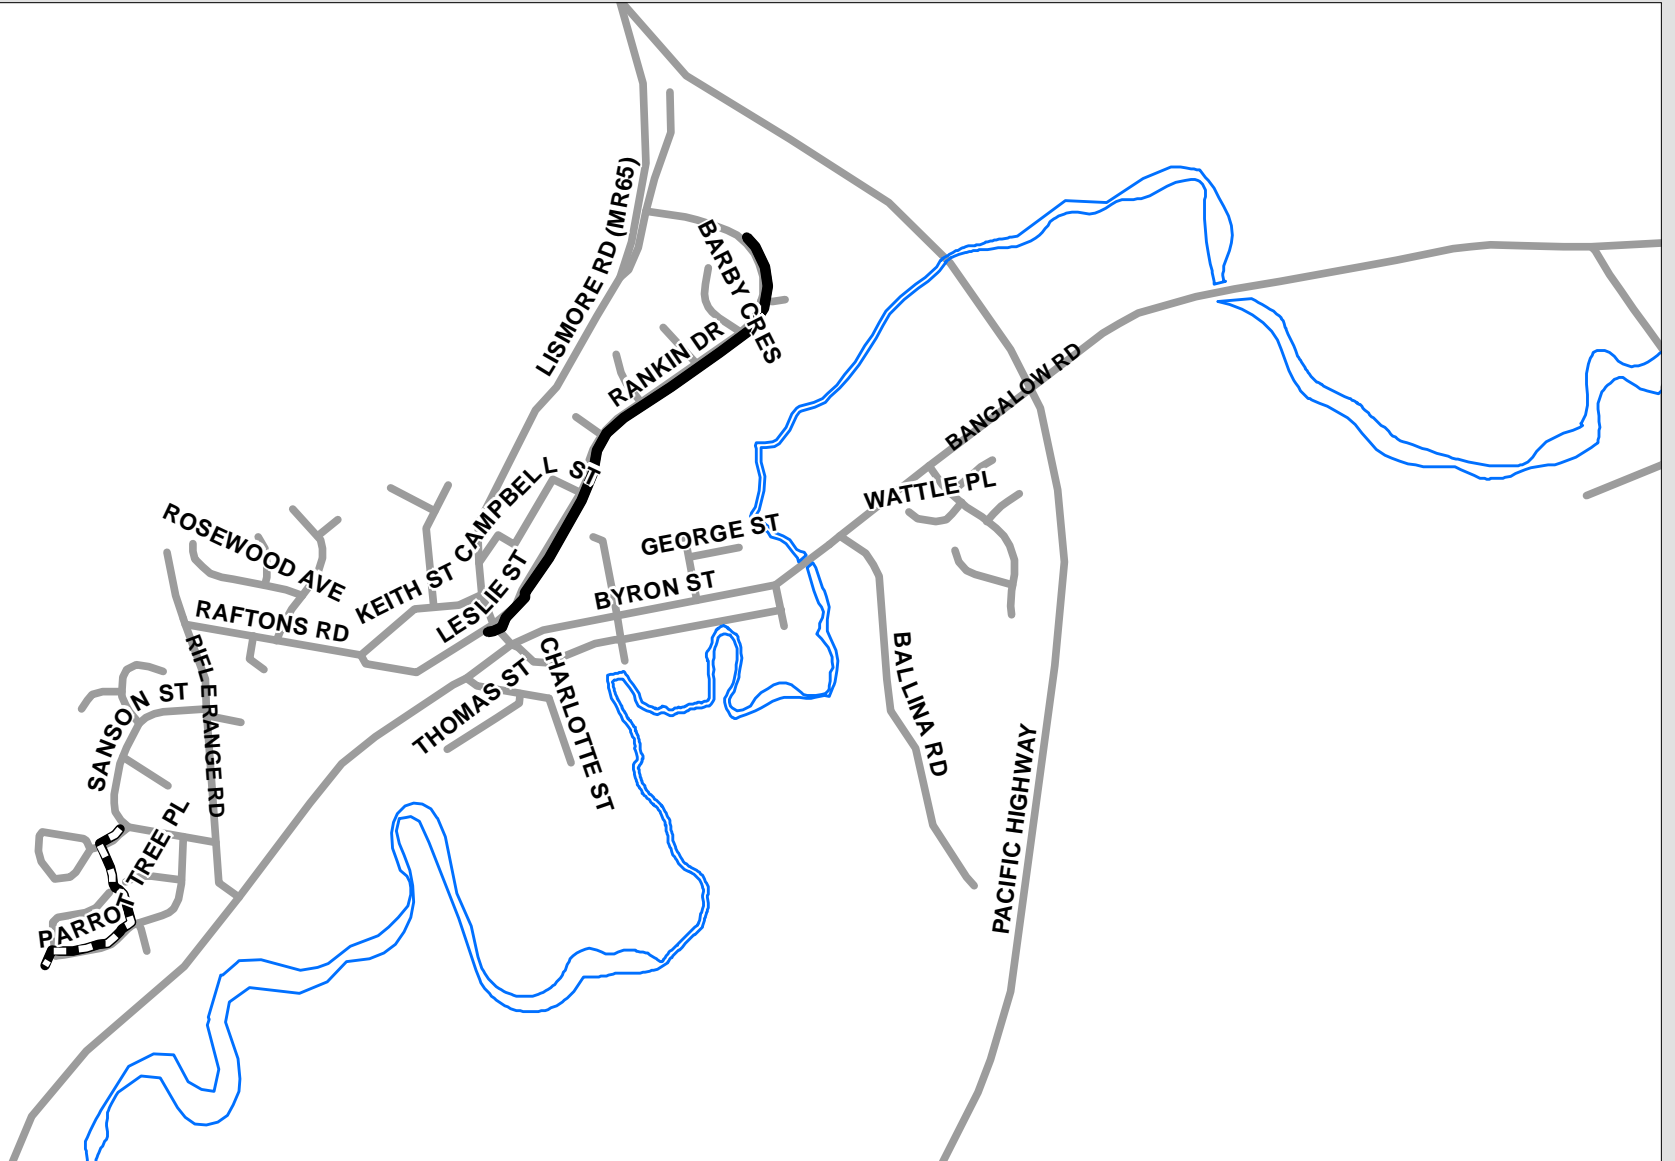

# Bikeways - Bangalow - Byron Shire

Scale 1:15,016

## Legend

-  Off Road
-  On Road
-  On/Off Road

Date 10 11 05